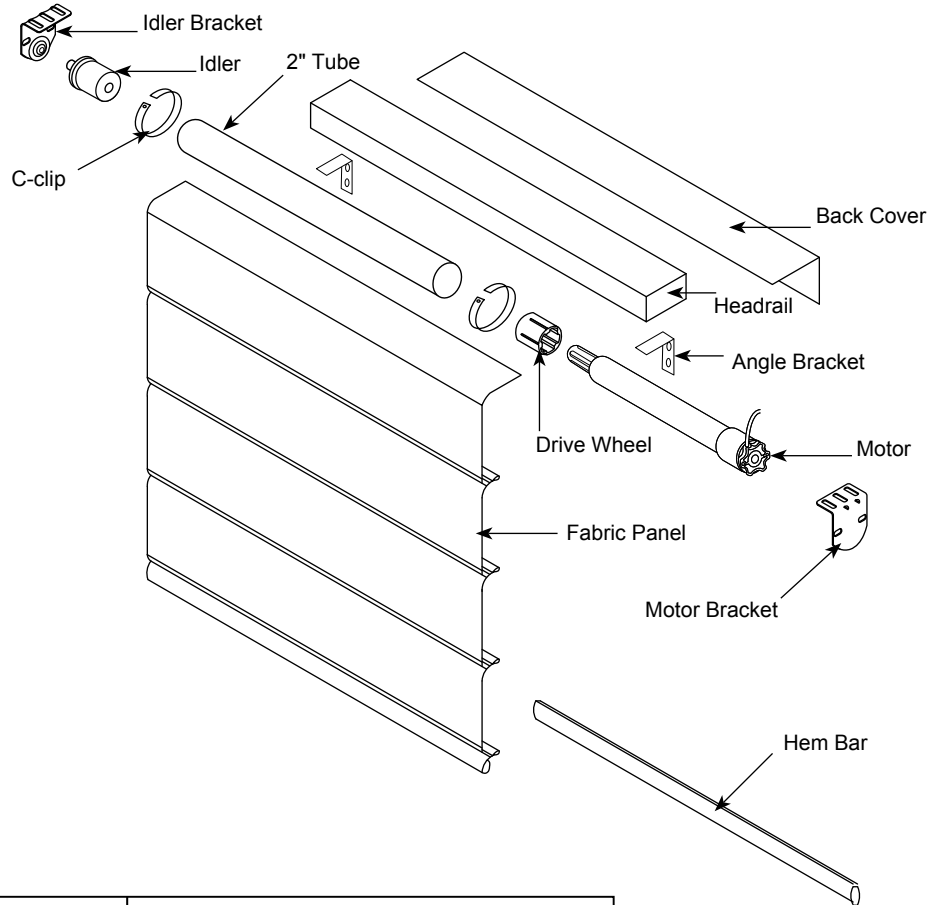

Motorized

| | |
|---------------------------|------------------------|
| Operator | Motor |
| Headrail | Wood |
| Max Headrail Width | 5.5" |
| Min Headrail Width | 3.5" |
| Max Shade Drop | 360" |
| Headrail Colors | Shade Fabric |
| Available Hem Bars | Round or Oval |
| Mounting Brackets | 3" Angle |
| Fabric Width for IS mount | 1.5" less than opening |