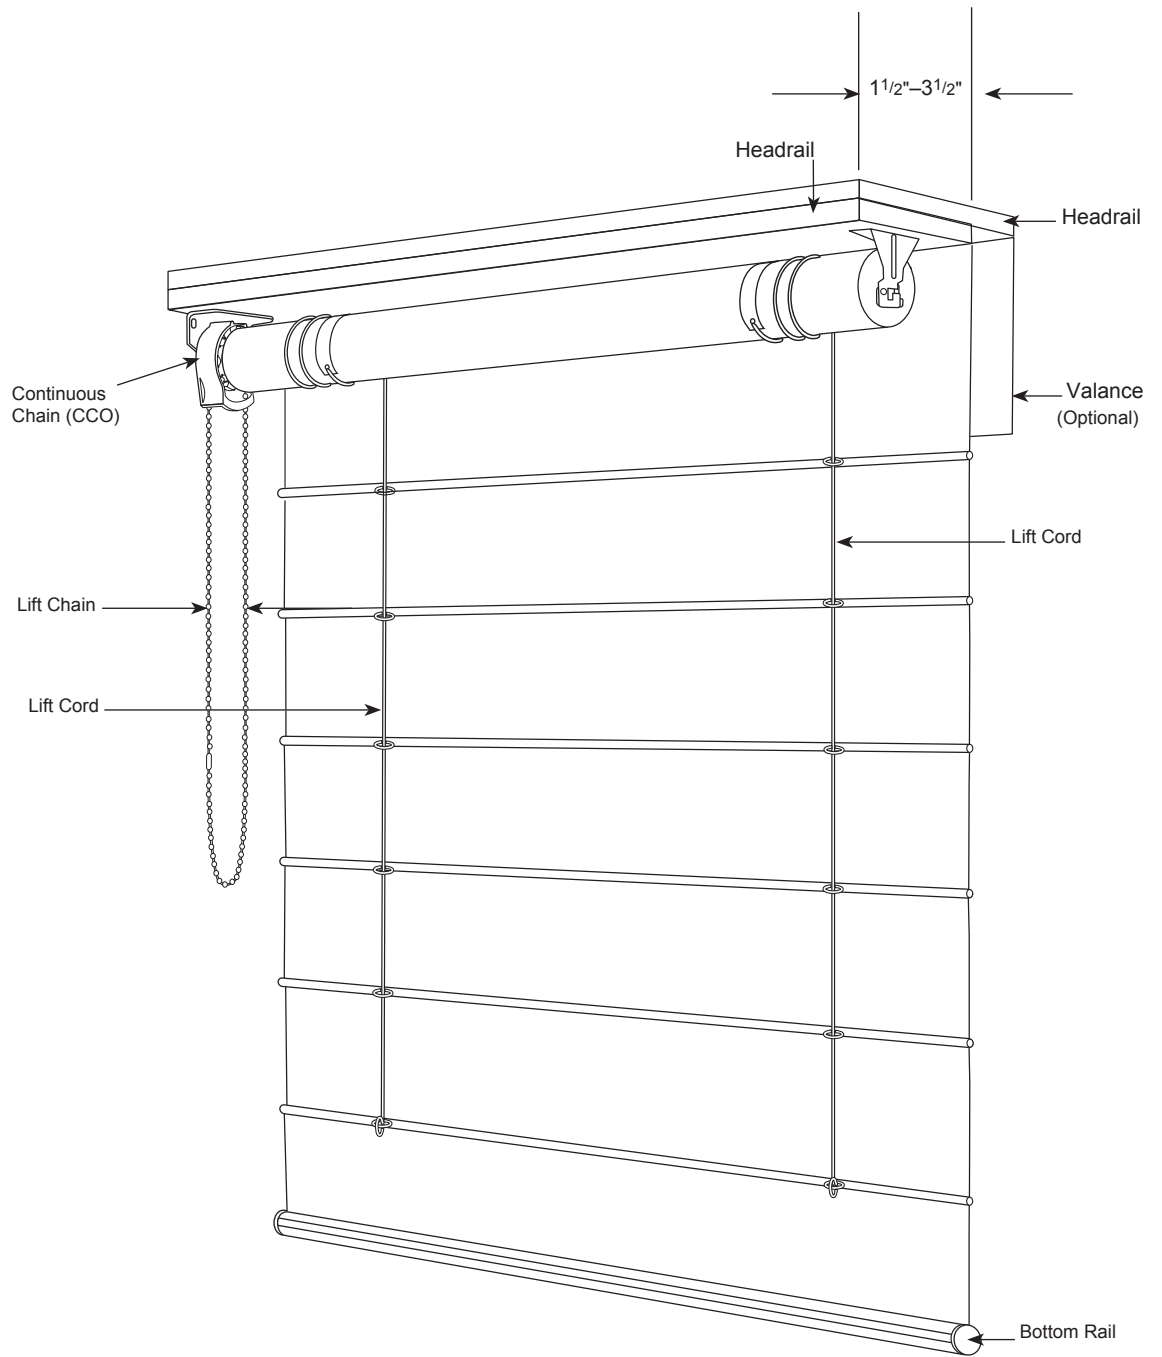

Clutch

Operator	C8 CCO	C16 CCO	C24 CCO
Available Headrail	Wood		
Max Headrail Width	5"		
Min Headrail Width	1.5"	2"	3.5"
Max Shade Drop	120"		
Headrail Colors	Shade Fabric		
Hem Bars	.25" x .875" Oval Hem Bar		
Available Colors	White, Black, Clear Zinc		