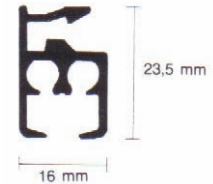

## Cord Drawn System 5300

The cords are contained in separate channels inside the track. System 5300 can be curved with a radius of 10 cms, 20 cms, and from 40 cms upwards. The minimum guide return length with a 10 cms radius bend is 16 cms. Given a system length of 6.0 mts the maximum curtain weight is 17 kg. If required the cording set can be assembled or adjusted after the track has been installed.

**Standard Colors:** *silver or gold anodised and powder coated white or brown.*

Min. Retourenlänge = 16 cm  
Min. return length = 16 cms

	2 m	4 m	6 m	8 m
	25 kg	22 kg	17 kg	12 kg
	20 kg	18 kg	12 kg	8 kg
	12 kg	10 kg	8 kg	