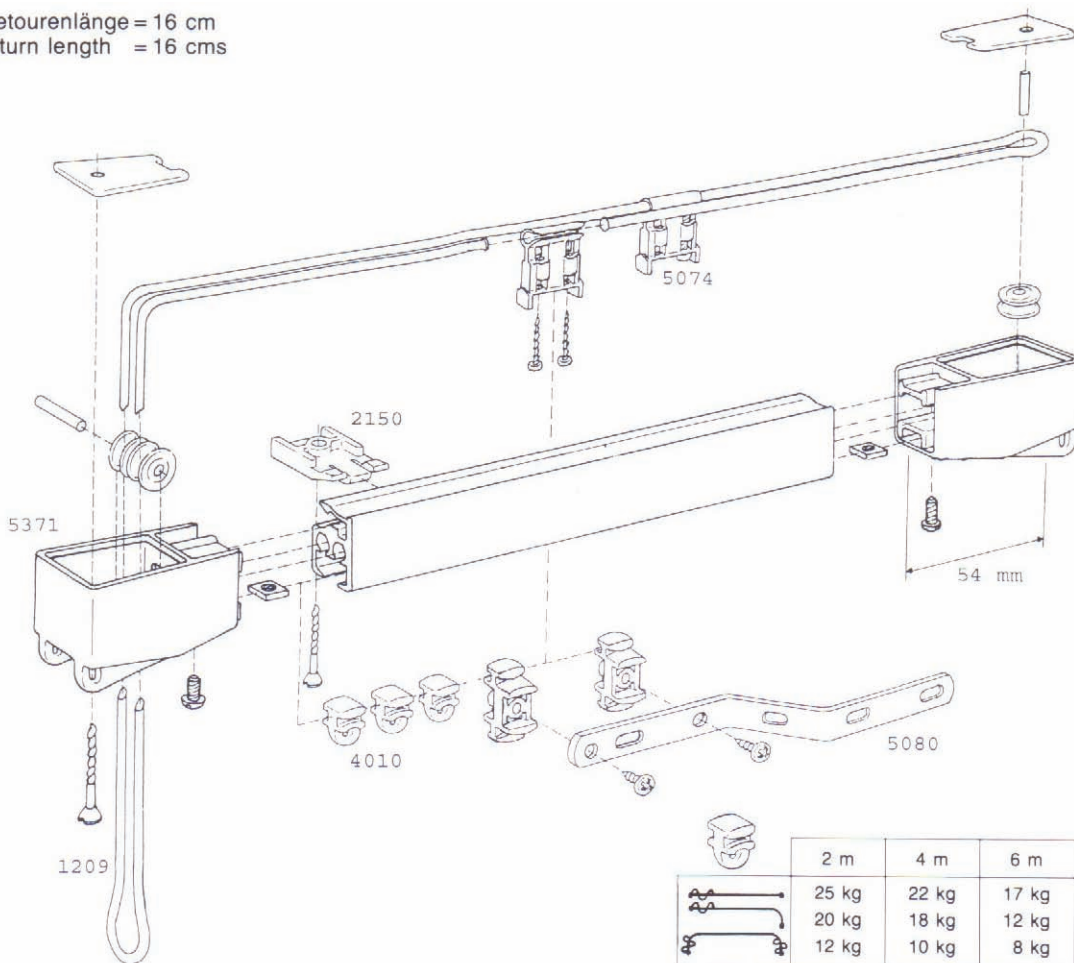

# Total Window Cord Drawn 5300 Track System

## Cord Drawn System 5300

The cords are contained in separate channels inside the track. System 5300 can be curved with a radius of 10 cms, 20 cms, and from 40 cms upwards. The minimum guide return length with a 10 cms radius bend is 16 cms. Given a system length of 6.0 mts the maximum curtain weight is 17 kg. If required the cording set can be assembled or adjusted after the track has been installed.

**Standard Colors:** *silver or gold anodised and powder coated white or brown.*

Min. Retourenlänge = 16 cm  
Min. return length = 16 cms

	2 m	4 m	6 m	8 m
	25 kg	22 kg	17 kg	12 kg
	20 kg	18 kg	12 kg	8 kg
	12 kg	10 kg	8 kg	