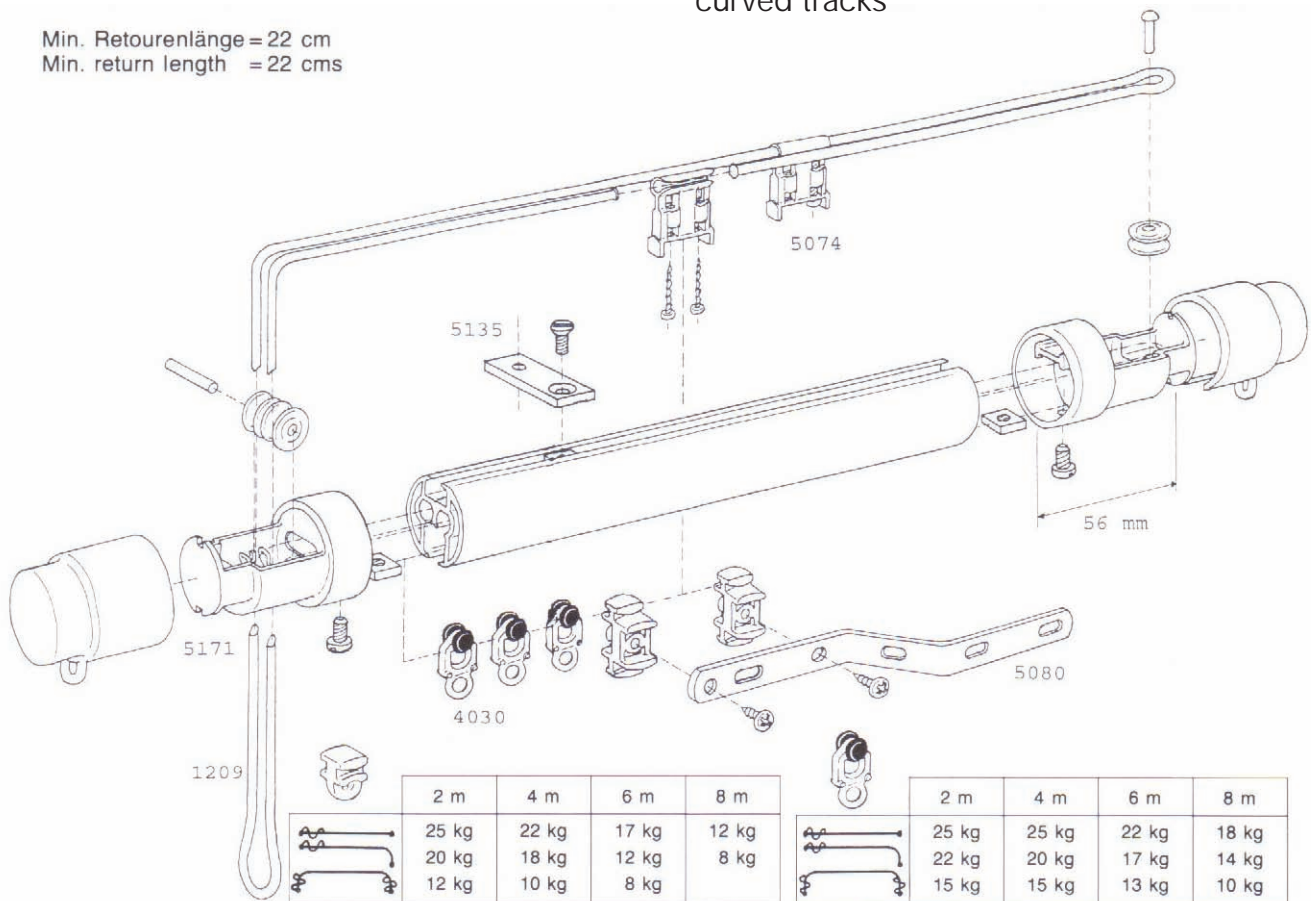

Total Window Cord Draw 5100 Track System

Cord Draw System 5100

The cords are contained in separate channels inside the track. System 5100 can be curved with a radius of 15 cms, 25 cms, and 40 cms upwards. The minimum return length with a 15 cms radius bend is 22 cms. Given a system length of 6.0 mts the maximum curtain weight is 22 kg. 28 mm finials can be fitted to the cord guide/returns. If required the cording set can be assembled or adjusted after the track has been installed.

Biegungsmöglichkeiten
Curving Examples

Minimalradius 15 cm
Minimum Radius 6"

Standard Colors: silver or gold anodised and powder coated white or brown.

It is advised to use rollers in combination with curved tracks

Min. Retourenlänge = 22 cm
Min. return length = 22 cms

	2 m	4 m	6 m	8 m
	25 kg	22 kg	17 kg	12 kg
	20 kg	18 kg	12 kg	8 kg
	12 kg	10 kg	8 kg	

	2 m	4 m	6 m	8 m
	25 kg	25 kg	22 kg	18 kg
	22 kg	20 kg	17 kg	14 kg
	15 kg	15 kg	13 kg	10 kg