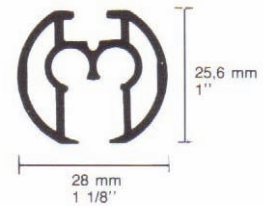

Total Window Cord Draw 5100 Track System

Cord Draw System 5100

The cords are contained in separate channels inside the track. System 5100 can be curved with a radius of 15 cms, 25 cms, and 40 cms upwards. The minimum return length with a 15 cms radius bend is 22 cms. Given a system length of 6.0 mts the maximum curtain weight is 22 kg. 28 mm finials can be fitted to the cord guide/returns. If required the cording set can be assembled or adjusted after the track has been installed.

Biegungsmöglichkeiten
Curving Examples

Minimalradius 15 cm
Minimum Radius 6"

Standard Colors: silver or gold anodised and powder coated white or brown.

It is advised to use rollers in combination with curved tracks

Min. Retourenlänge = 22 cm
Min. return length = 22 cms

	2 m	4 m	6 m	8 m
	25 kg	22 kg	17 kg	12 kg
	20 kg	18 kg	12 kg	8 kg
	12 kg	10 kg	8 kg	

	2 m	4 m	6 m	8 m
	25 kg	25 kg	22 kg	18 kg
	22 kg	20 kg	17 kg	14 kg
	15 kg	15 kg	13 kg	10 kg